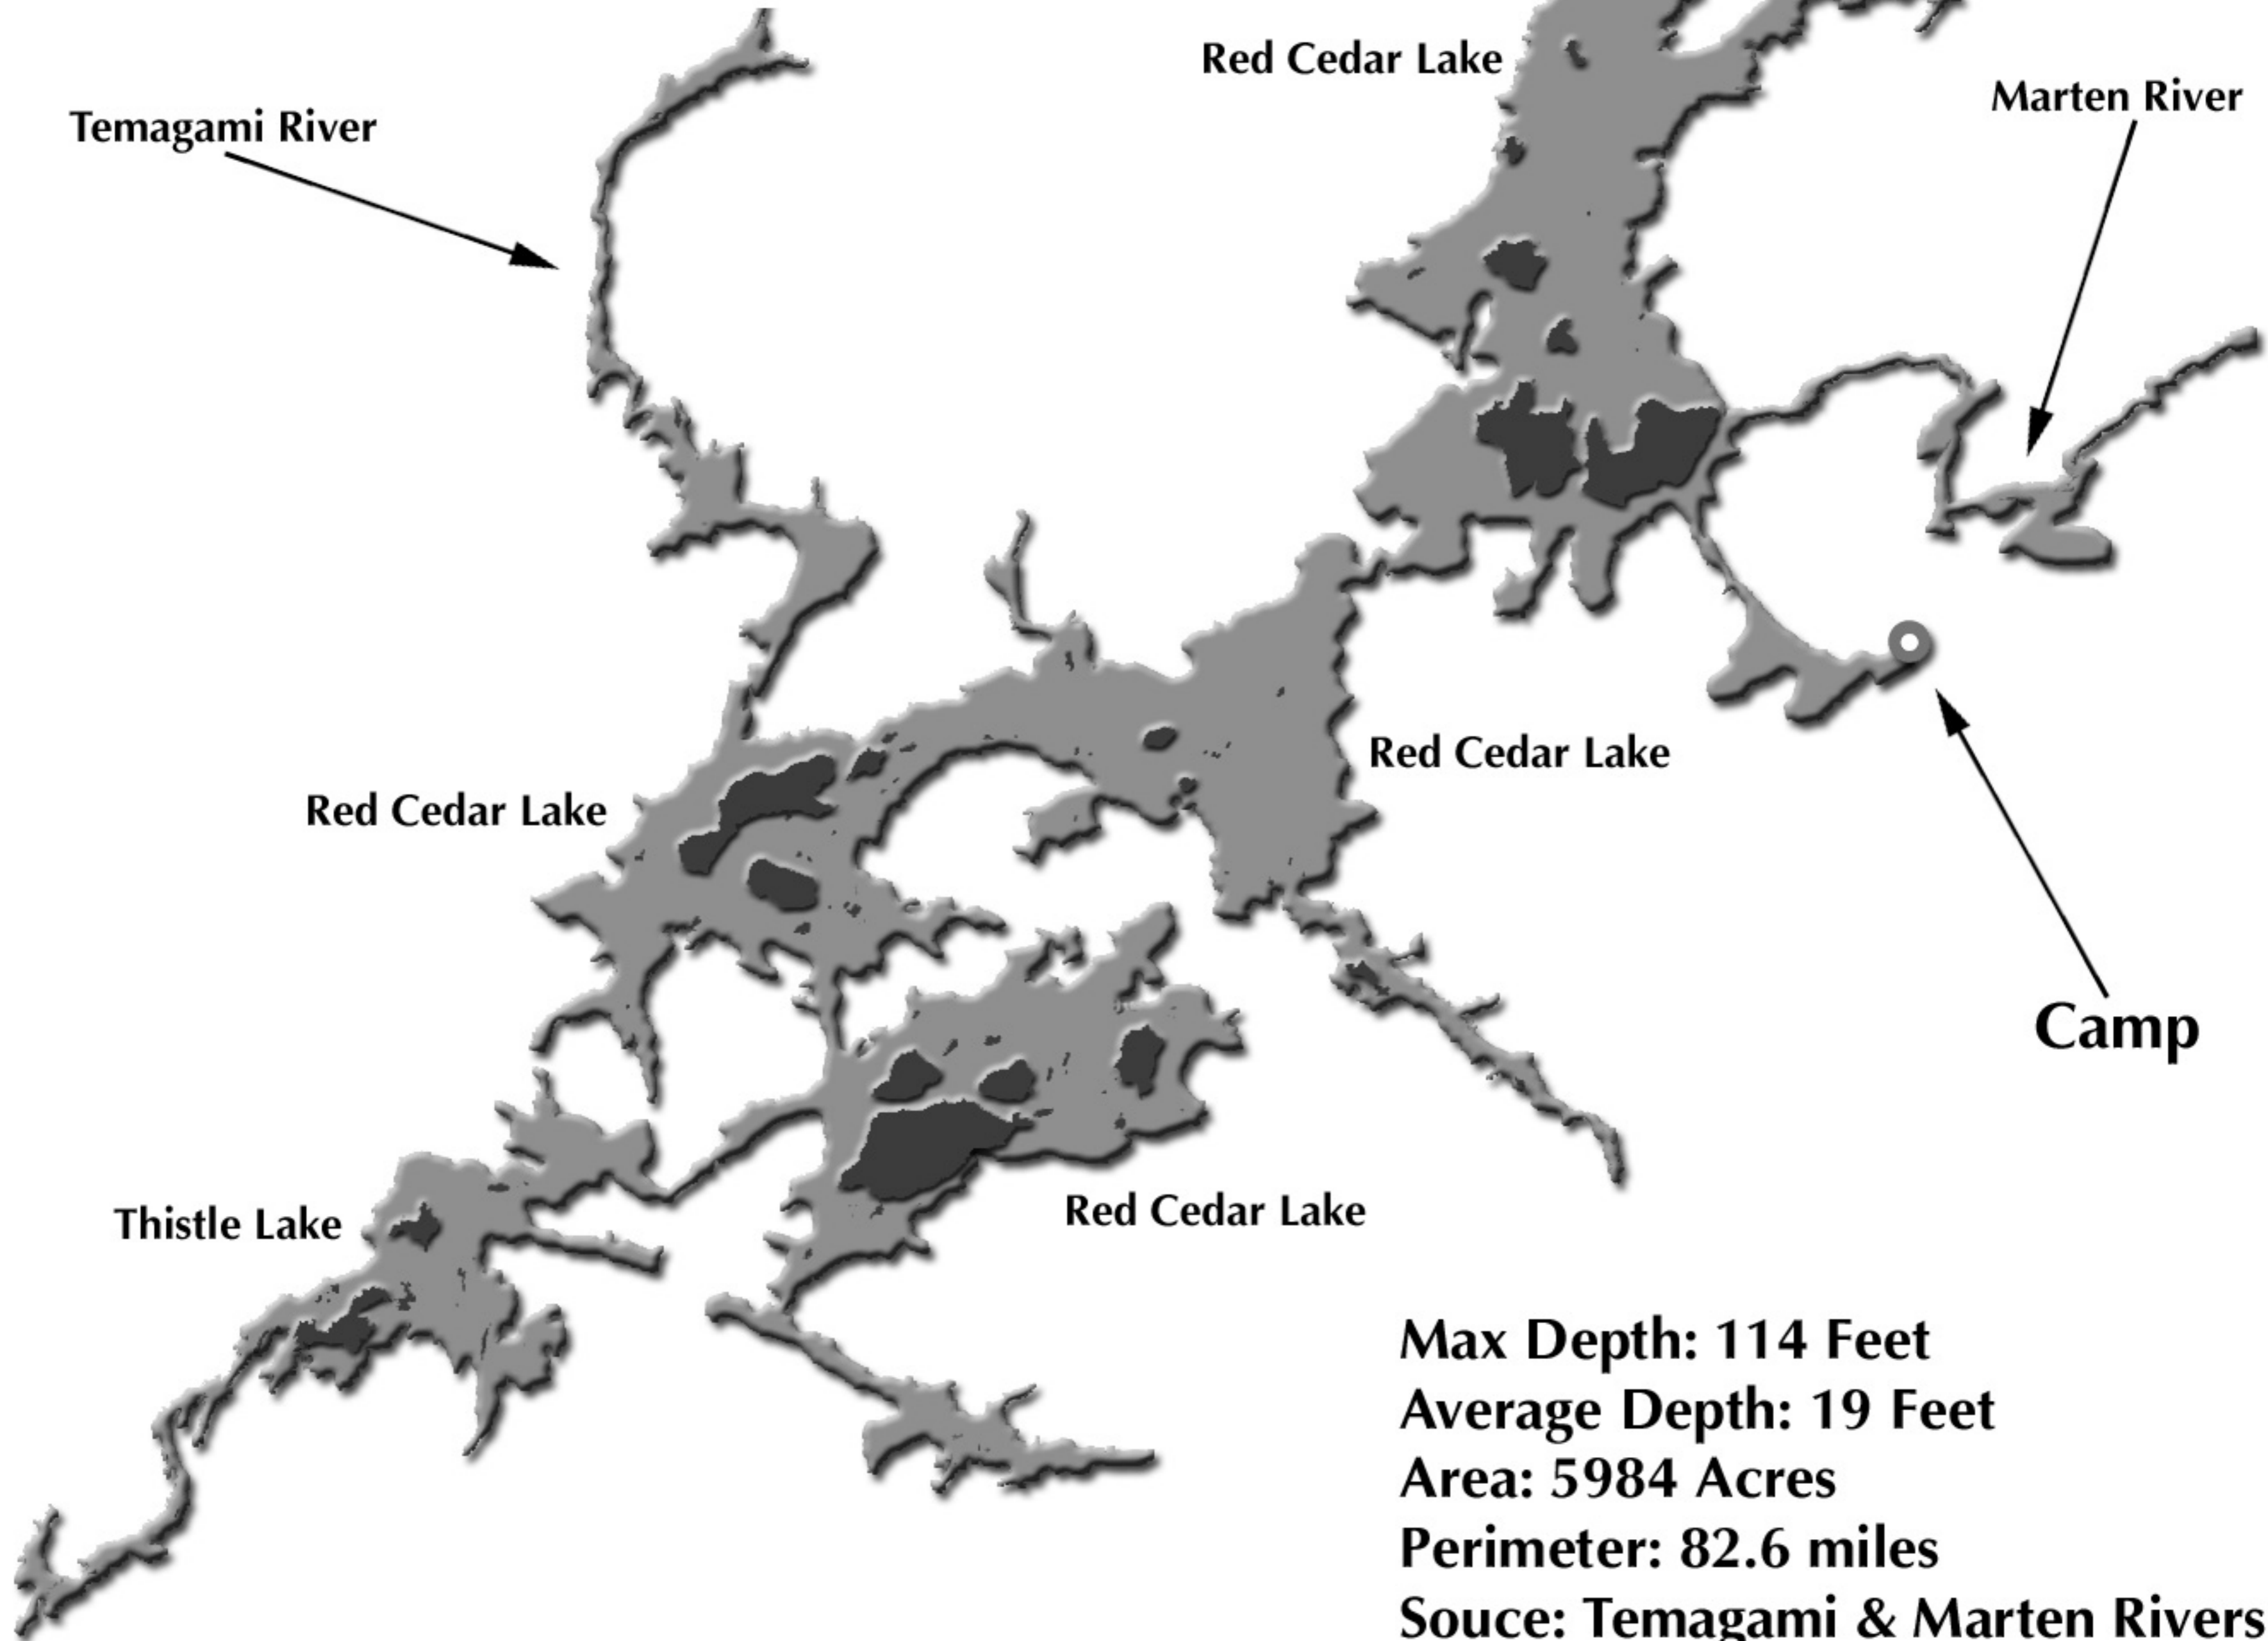

Red Cedar Lake Camp

www.redcedarlakecamp.com
(705) 892-2352

Max Depth: 114 Feet
Average Depth: 19 Feet
Area: 5984 Acres
Perimeter: 82.6 miles
Source: Temagami & Marten Rivers